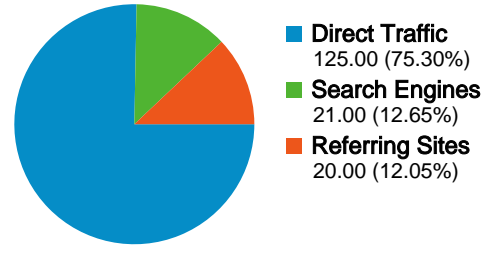

Content Drilldown		
Page	Pageviews	% visits
/index.html	241	25.16%
/Events/	121	12.63%
/Genealogy/	117	12.21%
/Books/	64	6.68%
/AboutUs.html	44	4.59%

Visitors Overview

Comparing to: Site

88 people visited this site

Browser	Visits	% visits	Connection Speed	Visits	% visits
Firefox	75	45.18%	Unknown	93	56.02%
Internet Explorer	49	29.52%	DSL	26	15.66%
Chrome	13	7.83%	Cable	25	15.06%
Mozilla	9	5.42%	T1	19	11.45%
Safari	8	4.82%	Dialup	3	1.81%

Traffic Sources Overview

Comparing to: Site

All traffic sources sent a total of 166 visits

-  **75.30%** Direct Traffic
-  **12.05%** Referring Sites
-  **12.65%** Search Engines

Top Traffic Sources

Sources	Visits	% visits	Keywords	Visits	% visits
(direct) ((none))	125	75.30%	vennekretsen	8	38.10%
google (organic)	21	12.65%	sons of norway atlanta	4	19.05%
cyndislist.com (referral)	6	3.61%	vennekretsen lodge atlanta	4	19.05%
webmail.aol.com (referral)	3	1.81%	herring salad	1	4.76%
co106w.col106.mail.live.com	2	1.20%	recipe, sildsalat	1	4.76%