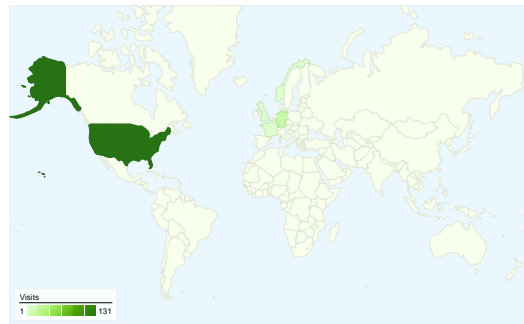

Dashboard

Comparing to: Site

Site Usage

166 Visits

50.60% Bounce Rate

958 Pageviews

00:07:28 Avg. Time on Site

5.77 Pages/Visit

53.01% % New Visits

Visitors Overview

Visitors
88

Map Overlay world

Traffic Sources Overview

- **Direct Traffic**
125.00 (75.30%)
- **Search Engines**
21.00 (12.65%)
- **Referring Sites**
20.00 (12.05%)

Content Overview

Traffic Sources Overview

Comparing to: Site

All traffic sources sent a total of 166 visits

-  **75.30%** Direct Traffic
-  **12.05%** Referring Sites
-  **12.65%** Search Engines

Top Traffic Sources

Sources	Visits	% visits	Keywords	Visits	% visits
(direct) ((none))	125	75.30%	vennekretsen	8	38.10%
google (organic)	21	12.65%	sons of norway atlanta	4	19.05%
cyndislist.com (referral)	6	3.61%	vennekretsen lodge atlanta	4	19.05%
webmail.aol.com (referral)	3	1.81%	herring salad	1	4.76%
co106w.col106.mail.live.com	2	1.20%	recipe, sildsalat	1	4.76%

Map Overlay

Comparing to: Site

166 visits came from 10 countries/territories

Site Usage

Visits	Pages/Visit	Avg. Time on Site	% New Visits	Bounce Rate	
166 % of Site Total: 100.00%	5.77 Site Avg: 5.77 (0.00%)	00:07:28 Site Avg: 00:07:28 (0.00%)	53.01% Site Avg: 53.01% (0.00%)	50.60% Site Avg: 50.60% (0.00%)	
Country/Territory	Visits	Pages/Visit	Avg. Time on Site	% New Visits	Bounce Rate
United States	131	6.96	00:09:21	41.22%	40.46%
Germany	19	1.00	00:00:00	100.00%	100.00%
France	5	1.00	00:00:00	100.00%	100.00%
Norway	3	2.67	00:02:48	66.67%	33.33%
United Kingdom	3	1.00	00:00:00	100.00%	100.00%
Argentina	1	5.00	00:02:33	100.00%	0.00%
Italy	1	1.00	00:00:00	100.00%	100.00%
China	1	3.00	00:03:37	100.00%	0.00%
Canada	1	1.00	00:00:00	100.00%	100.00%
Sweden	1	1.00	00:00:00	100.00%	100.00%