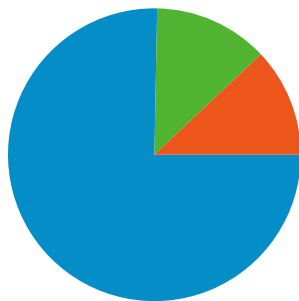

Dashboard

Comparing to: Site

Site Usage

166 Visits

50.60% Bounce Rate

958 Pageviews

00:07:28 Avg. Time on Site

5.77 Pages/Visit

53.01% % New Visits

Visitors Overview

Visitors
88

Map Overlay world

Traffic Sources Overview

- **Direct Traffic**
125.00 (75.30%)
- **Search Engines**
21.00 (12.65%)
- **Referring Sites**
20.00 (12.05%)

Content Overview

Pages	Pageviews	% Pageviews
/index.html	241	25.16%
/Events/index.html	55	5.74%
/AboutUs.html	44	4.59%
/ContactUs.html	43	4.49%
/Books/index.html	35	3.65%

Keywords		
Keyword	Visits	% visits
vennekretsen	8	38.10%
sons of norway atlanta	4	19.05%
vennekretsen lodge atlanta	4	19.05%
herring salad	1	4.76%
recipe, sildsalat	1	4.76%