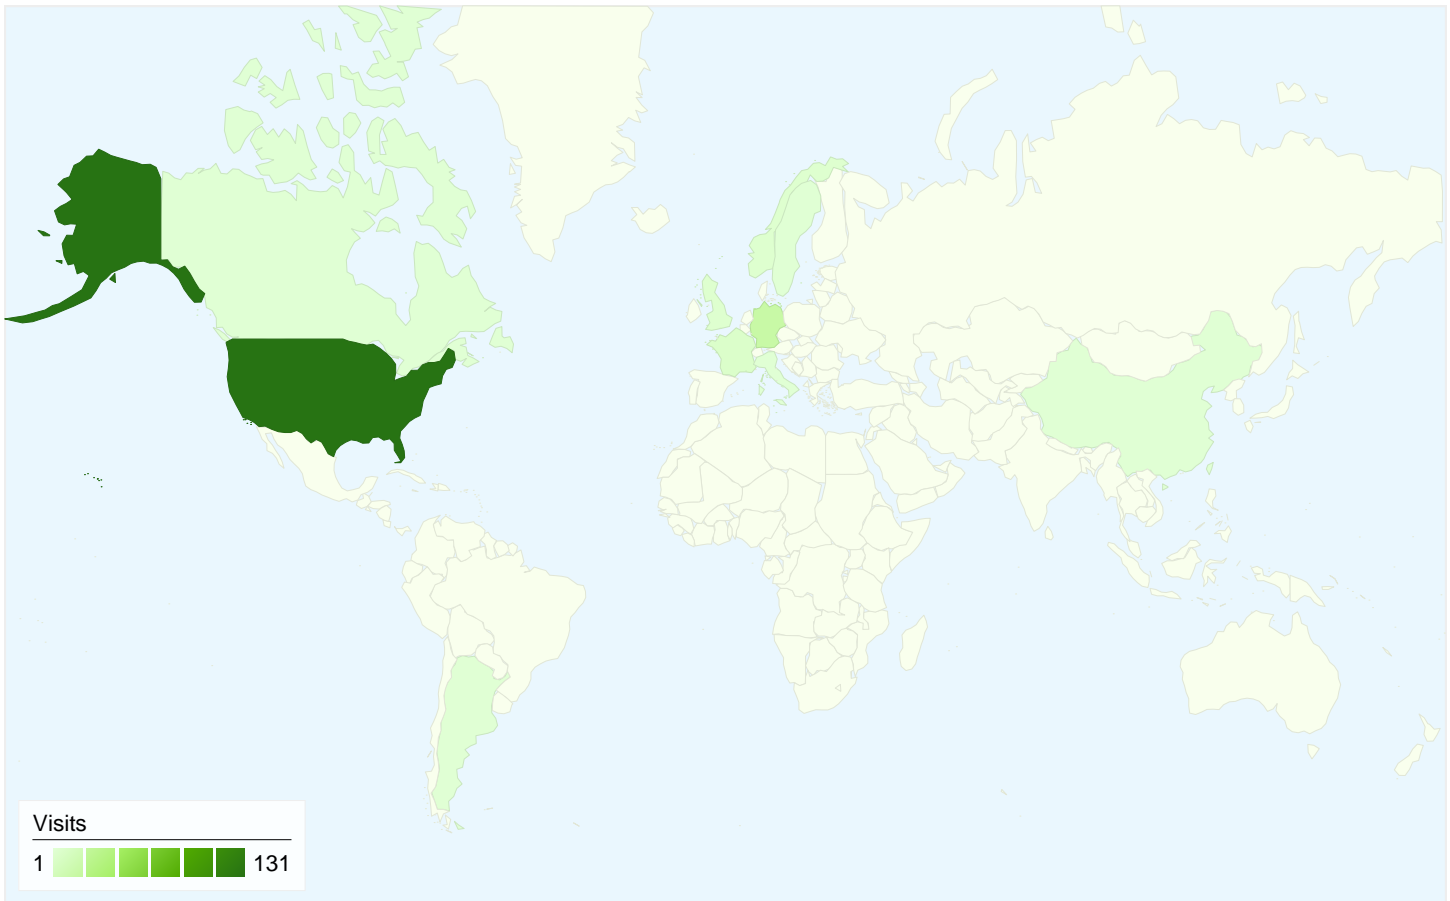

53.01% % New Visits

Visitors Overview

Visitors
88

Map Overlay world

Traffic Sources Overview

- **Direct Traffic**
125.00 (75.30%)
- **Search Engines**
21.00 (12.65%)
- **Referring Sites**
20.00 (12.05%)

Content Overview

Traffic Sources Overview

Comparing to: Site

All traffic sources sent a total of 166 visits

-  **75.30%** Direct Traffic
-  **12.05%** Referring Sites
-  **12.65%** Search Engines

Top Traffic Sources

Sources	Visits	% visits	Keywords	Visits	% visits
(direct) ((none))	125	75.30%	vennekretsen	8	38.10%
google (organic)	21	12.65%	sons of norway atlanta	4	19.05%
cyndislist.com (referral)	6	3.61%	vennekretsen lodge atlanta	4	19.05%
webmail.aol.com (referral)	3	1.81%	herring salad	1	4.76%
co106w.col106.mail.live.com	2	1.20%	recipe, sildsalat	1	4.76%

Map Overlay

Comparing to: Site

166 visits came from 10 countries/territories

Site Usage

Visits	Pages/Visit	Avg. Time on Site	% New Visits	Bounce Rate	
166 % of Site Total: 100.00%	5.77 Site Avg: 5.77 (0.00%)	00:07:28 Site Avg: 00:07:28 (0.00%)	53.01% Site Avg: 53.01% (0.00%)	50.60% Site Avg: 50.60% (0.00%)	
Country/Territory	Visits	Pages/Visit	Avg. Time on Site	% New Visits	Bounce Rate
United States	131	6.96	00:09:21	41.22%	40.46%
Germany	19	1.00	00:00:00	100.00%	100.00%
France	5	1.00	00:00:00	100.00%	100.00%
Norway	3	2.67	00:02:48	66.67%	33.33%
United Kingdom	3	1.00	00:00:00	100.00%	100.00%
Argentina	1	5.00	00:02:33	100.00%	0.00%
Italy	1	1.00	00:00:00	100.00%	100.00%
China	1	3.00	00:03:37	100.00%	0.00%
Canada	1	1.00	00:00:00	100.00%	100.00%
Sweden	1	1.00	00:00:00	100.00%	100.00%